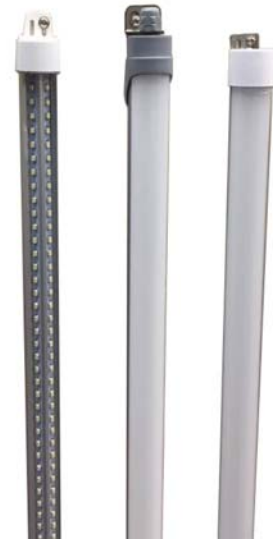

FEATURES

- 50,000 hour life expectancy
- IP65 Rated light module for use in Commercial Refrigerators and Freezers
- Dramatically improves look of any food or merchandise being displayed
- Energy efficient design significantly reduces cost of ownership- savings up to 75%.
- Light diffuser contains no glass providing zero risk of glass breakage.
- Instant start in cold environments.
- Available in 2ft,3 ft.,4 ft,5 ft and 6 ft for vertical and horizontal installation.
- Mercury and Lead Free
- Local utility incentives may be available
- Binned diodes for color uniformity
- 5 year warranty.

Product Specification

Product Number	Qualification	Length	Watt	CCT	Lumens	Package (mm)	Weight /Carton
ZY -4W600 BONS LED REFRIGERATOR LIGHT	UL	2ft	4W	3000K-5000K	440	660X230X240	25pcs/Carton 7.5 KG
ZY -9W900 BONS LED REFRIGERATOR LIGHT	UL and DLC	3ft	9W	3000K-5000K	990	1260X230X240	25pcs/Carton 9.5 KG
ZY -12W900 BONS LED REFRIGERATOR LIGHT	UL and DLC	3ft	12W	3000K-5000K	1320	960X230X240	25pcs/Carton 9.5 KG
ZY -8W1200 BONS LED REFRIGERATOR LIGHT	UL	4ft	8W	3000K-5000K	880	1260X230X240	25pcs/Carton 11.5 KG
ZY -15W1200 BONS LED REFRIGERATOR LIGHT	UL and DLC	4ft	15W	3000K-5000K	1650	1260X230X240	25pcs/Carton 11.5 KG
ZY -18W1200 BONS LED REFRIGERATOR LIGHT	UL and DLC	4ft	18W	3000K-5000K	1980	1260X230X240	25pcs/Carton 11.5 KG
ZY -22W1200 BONS LED REFRIGERATOR LIGHT	UL and DLC	4ft	22W	3000K-5000K	2420	1260X230X240	25pcs/Carton 11.5 KG
ZY -10W1500 BONS LED REFRIGERATOR LIGHT	UL	5ft	10W	3000K-5000K	1100	1560X230X240	25pcs/Carton 13.5 KG
ZY -20W1500 BONS LED REFRIGERATOR LIGHT	UL and DLC	5ft	20W	3000K-5000K	2200	1560X230X240	25pcs/Carton 13.5 KG
ZY -22W1500 BONS LED REFRIGERATOR LIGHT	UL and DLC	5ft	22W	3000K-5000K	2420	1560X230X240	25pcs/Carton 13.5 KG
ZY -23W1800 BONS LED REFRIGERATOR LIGHT	UL and DLC	6ft	23W	3000K-5000K	2530	1860X230X240	25pcs/Carton 15.5 KG
ZY -30W1800 BONS LED REFRIGERATOR LIGHT	UL and DLC	6ft	30W	3000K-5000K	3300	1860X230X240	25pcs/Carton 15.5 KG